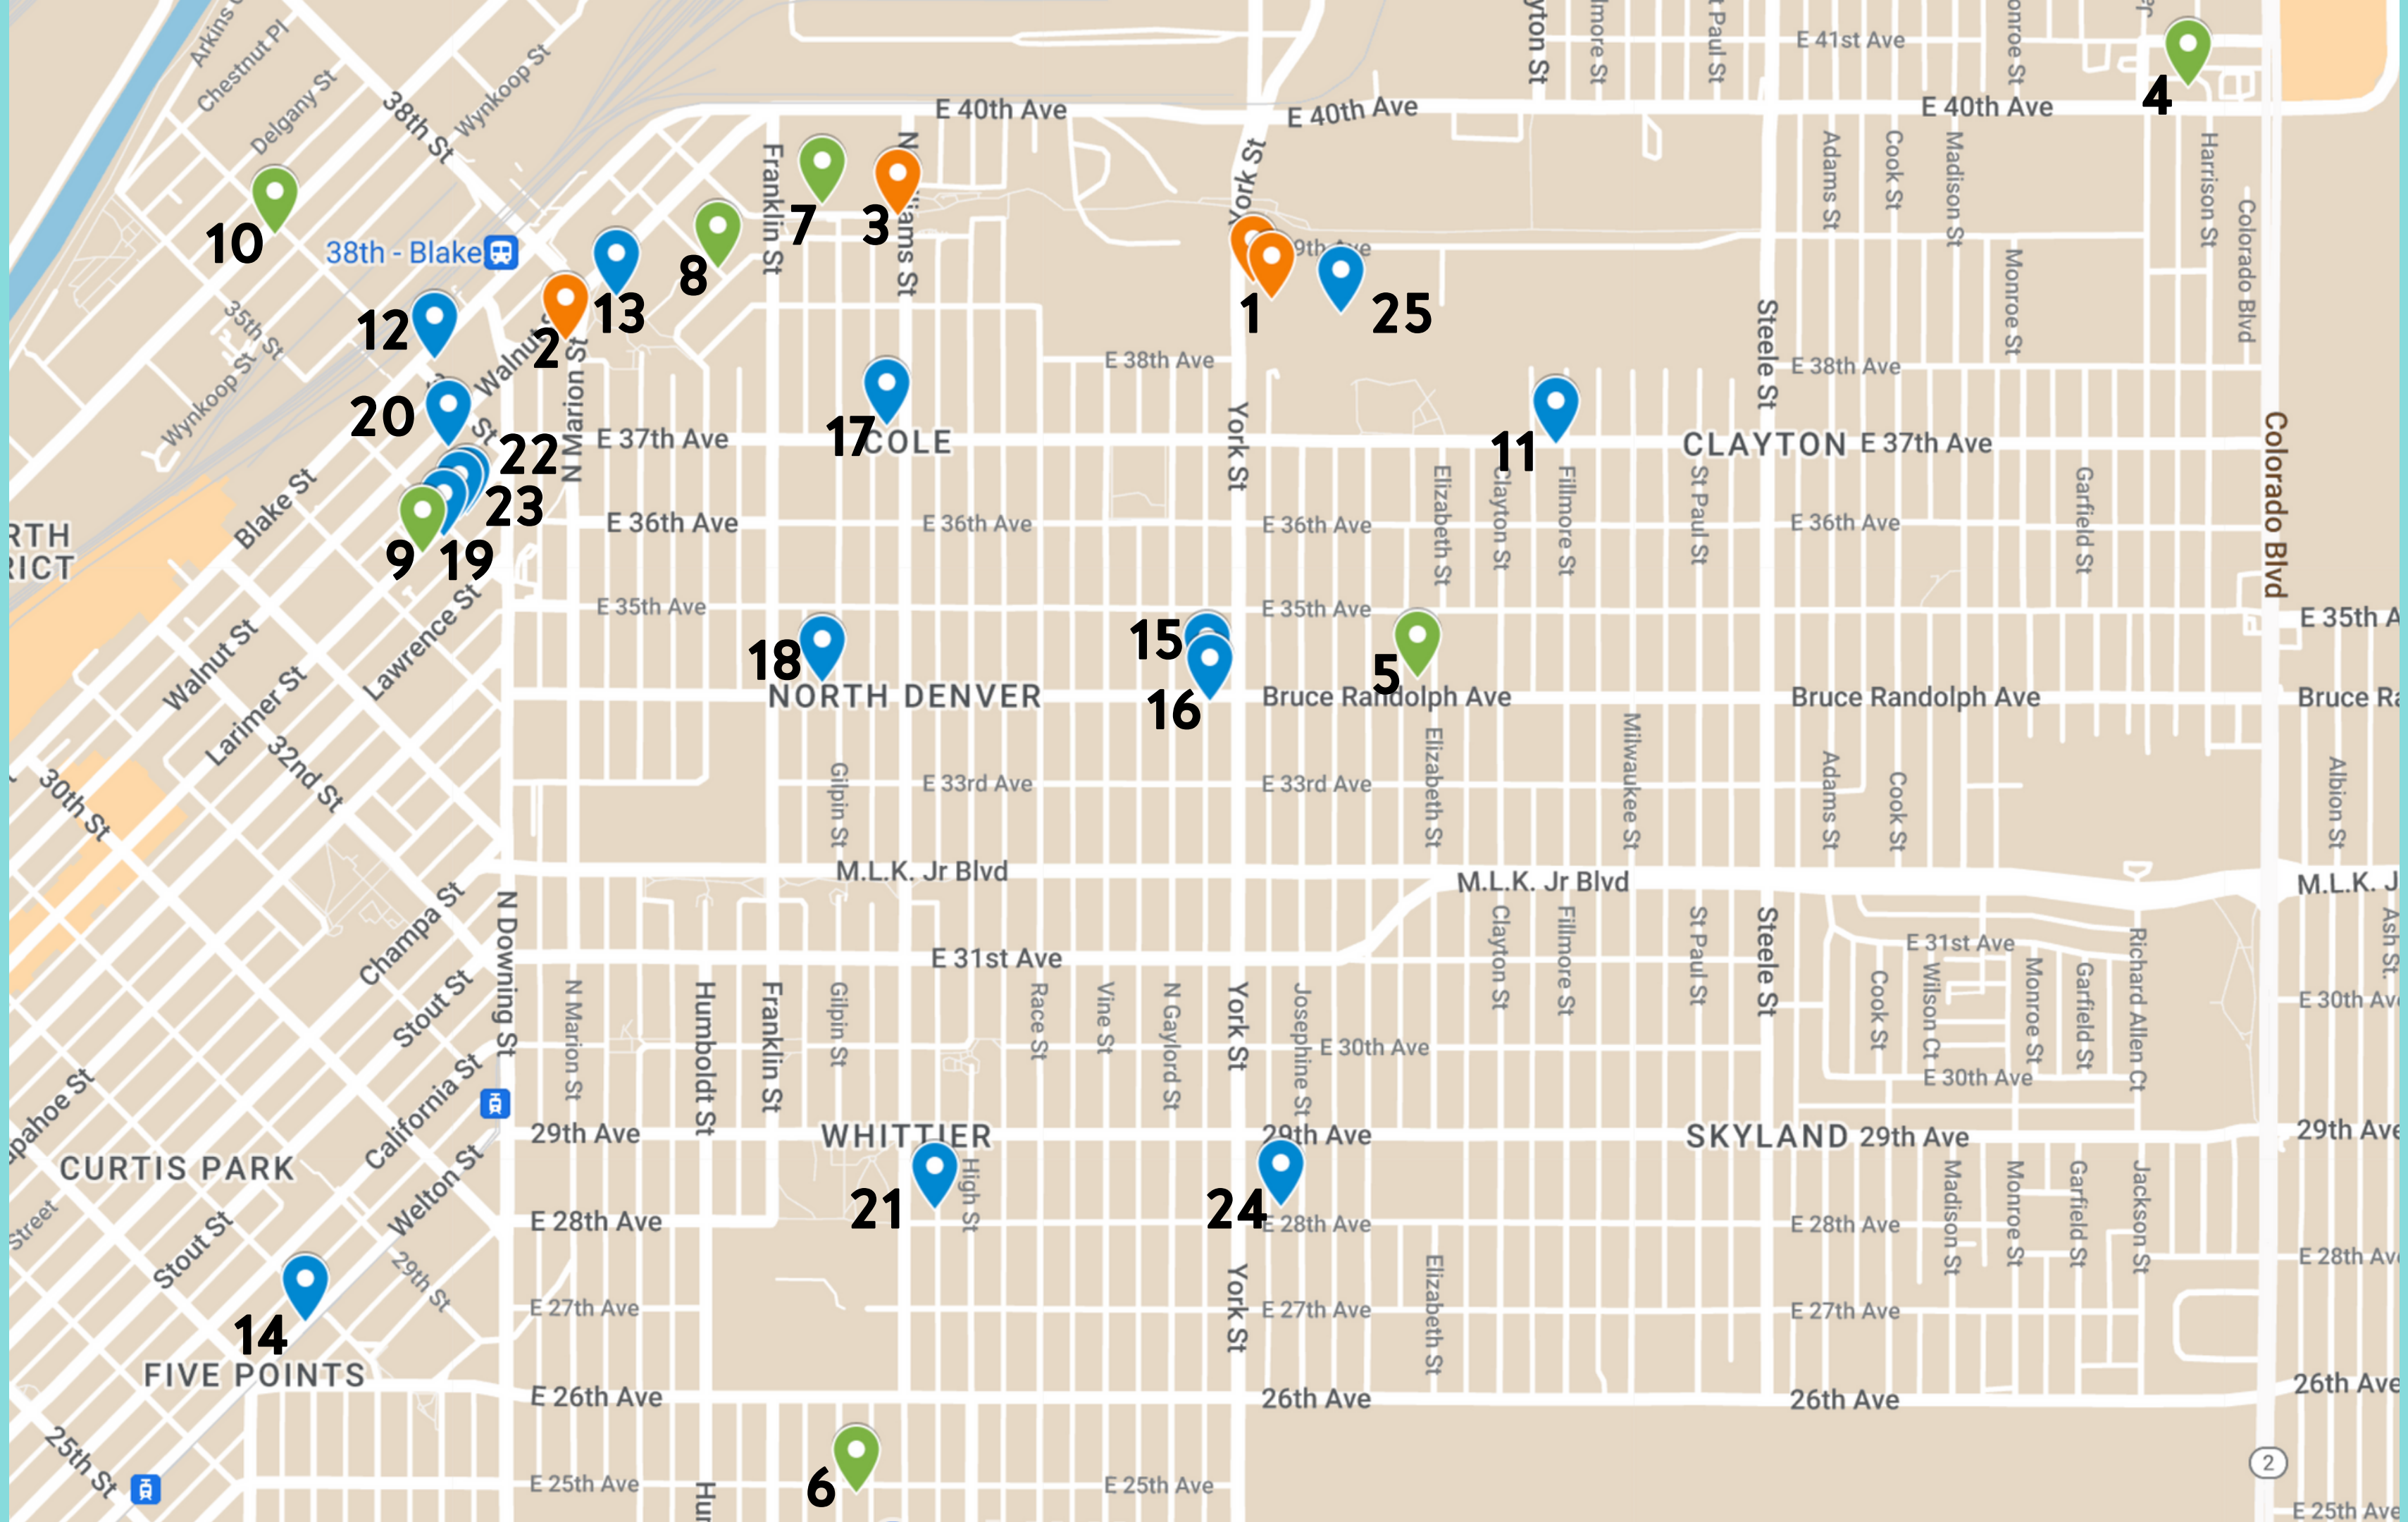

LIGHTHOUSE
WRITERS WORKSHOP

A GUIDE TO THE NEIGHBORHOOD

PLACES

- 1 LIGHTHOUSE & 3840
- 2 CATBIRD
- 3 GREENWAY WALKING PATH

COFFEE

- 4 PRODIGY
- 5 RIVER AND ROADS COFFEE (GF FOOD)
- 6 WHITTIER CAFE
- 7 NOWHERE COFFEE
- 8 THE SPOT CAFE
- 9 LEKKER COFFEE & WATERING HOLE
- 10 HEADY COFFEE CO.

FOOD

- 11 LUCERO'S
- 12 SLATER'S 50/50
- 13 RINO BEER GARDEN
- 14 MIMOSAS
- 15 NOLA VOODOO TAVERN
- 16 CLOVE PIZZERIA & TAP
- 17 BRASSERIE BRIXTON
- 18 CORNER RAMEN & POKE
- 19 HOP ALLEY
- 20 MILLERS & ROSSI
- 21 GENNA RAE'S WINGS & MORE
- 22 FISH N BEER
- 23 HIMCHULI
- 24 THE PLIMOTH
- 25 COHESION

10

12

20

9

19

22

23

14

FIVE POINTS

6

18

NORTH DENVER

21

WHITTIER

17

3